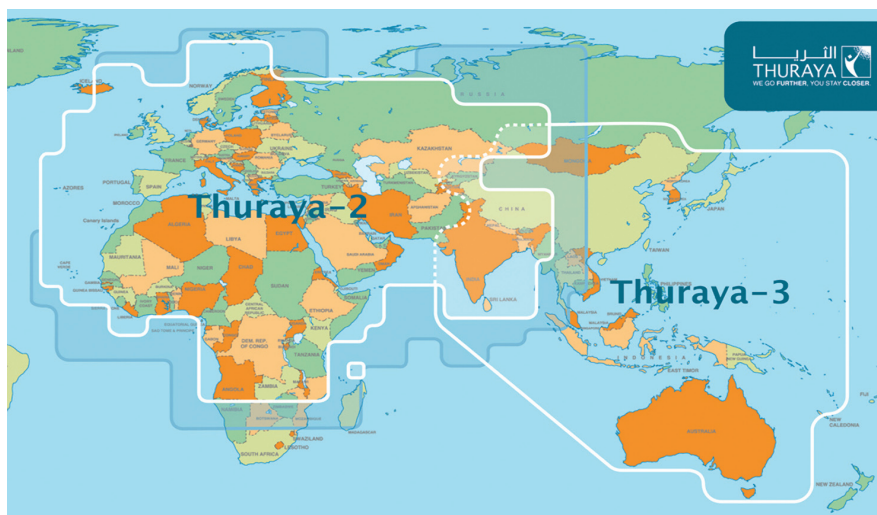

OPTUS THURAYA MOBILE SATELLITE PHONE

A SMALL PHONE FOR A BIG COUNTRY

Satellite and GSM in one small phone. The new Optus Thuraya Mobile Satellite Phone lets you make and receive calls, send SMS and do lots more right across Australia.*

Available in dual Satellite/GSM mode, the Optus Thuraya Mobile Satellite Phone keeps you in touch when you're miles away from anywhere.

SERVICE COVERAGE MAP

- ☐ Optimal coverage area
- ☐ Sub-Optimal coverage area

The map represents Thuraya's coverage area. Service availability within the Sub-Optimal coverage area fluctuates according to various conditions.

A GROUND BREAKING NEW SERVICE

Optus has been chosen by Thuraya as the national service provider of choice for this exciting new development in Australian mobile satellite communications.

With the Optus Thuraya Mobile Satellite Phone you can enjoy seamless border to border satellite telecommunications services in more than 110 nations in Europe, most of Africa, the Middle East, South Asia, Australia and its surrounding waters.

The Optus Thuraya Mobile Satellite Phone is powerful and compact, offering total convenience and mobility. Thuraya introduces breakthrough technology in its new SO-2510 satellite phone, setting the standard for the smallest, lightest and most robust satellite handset in the industry today.

SERVICABLE INDUSTRIES AND REACH

With a satellite footprint across 100% of Australia, the Optus Thuraya Mobile Satellite service provides voice communication to remote and regional areas outside GSM coverage. The service provides the advantages of easy mobility and ubiquitous service beyond traditional land based telecommunication systems.

KEY FEATURES AND BENEFITS:

- The Optus Thuraya Mobile Satellite service is designed to enable communications anywhere with direct line of sight to the Thuraya satellite.
- The Thuraya Satellite footprint covers all of Australia so you can make and receive calls in areas with no GSM coverage.
- World's lightest and smallest satellite phone.
- The Optus Thuraya handsets are similar to a standard mobile phone and simple to use.
- With the Dual Mode SG-2520 handset you can have a single device for both GSM and satellite access.
- Each phone comes with an in built Global Positioning System.
- The Thuraya Satellite service covers nearly one third of the globe.